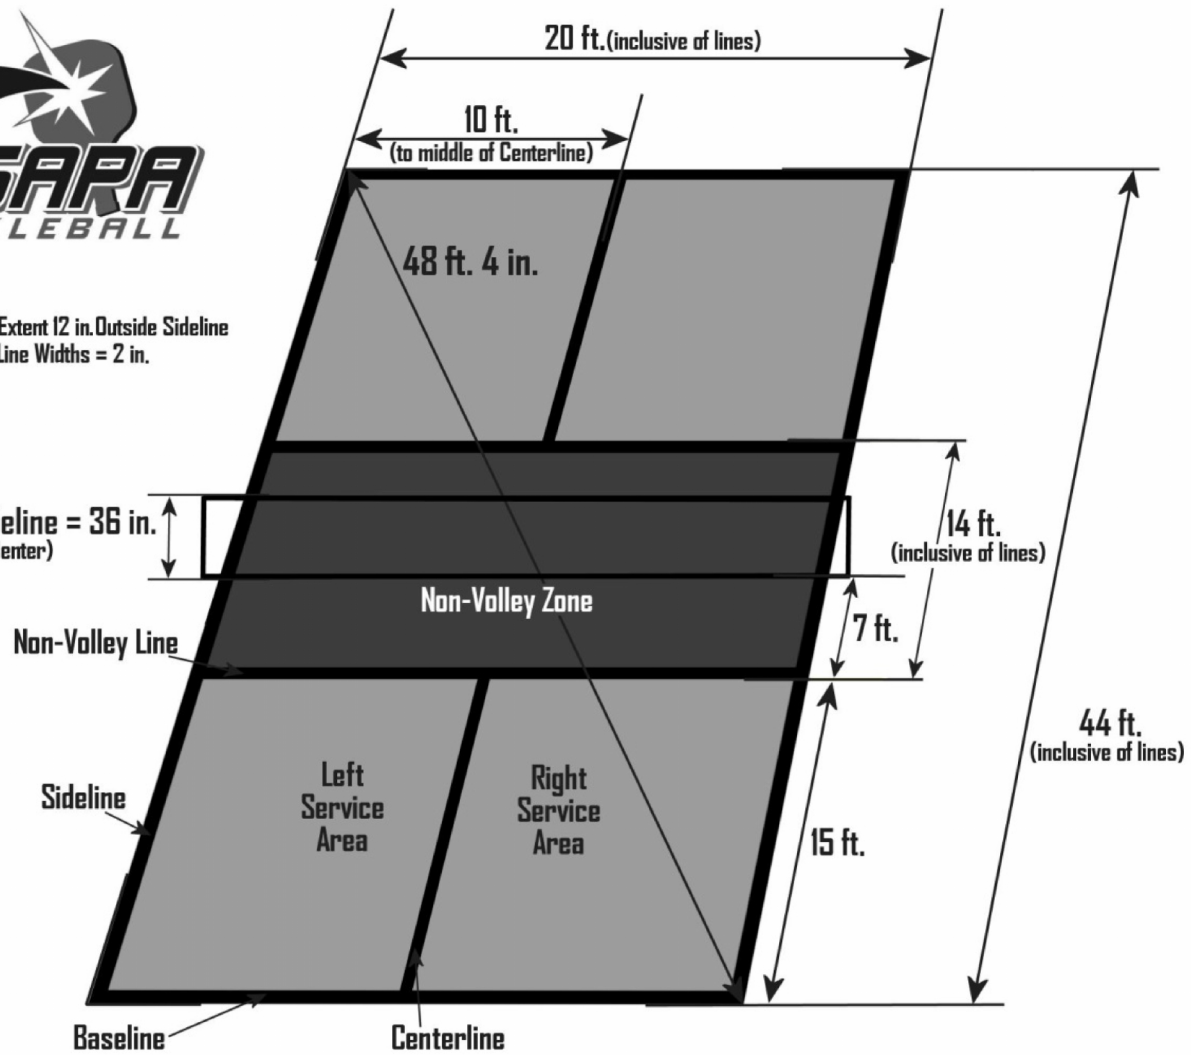

Recommend Net Posts Extend 12 in. Outside Sideline  
 Recommend Line Widths = 2 in.

Net Height at Sideline = 36 in.  
 (34 in. at Center)

**Line Tolerances:**

- Net line to outside of NVZ line: 7' +/- 1/8"
- Net line to outside of baseline: 22' +/- 1/4"
- Outside sideline to outside sideline: 20' +/- 1/4"
- Outside sideline to centerline: 10' +/- 1/8"
- Diagonal dimension to outside of lines: 48' 4" +/- 3/4"